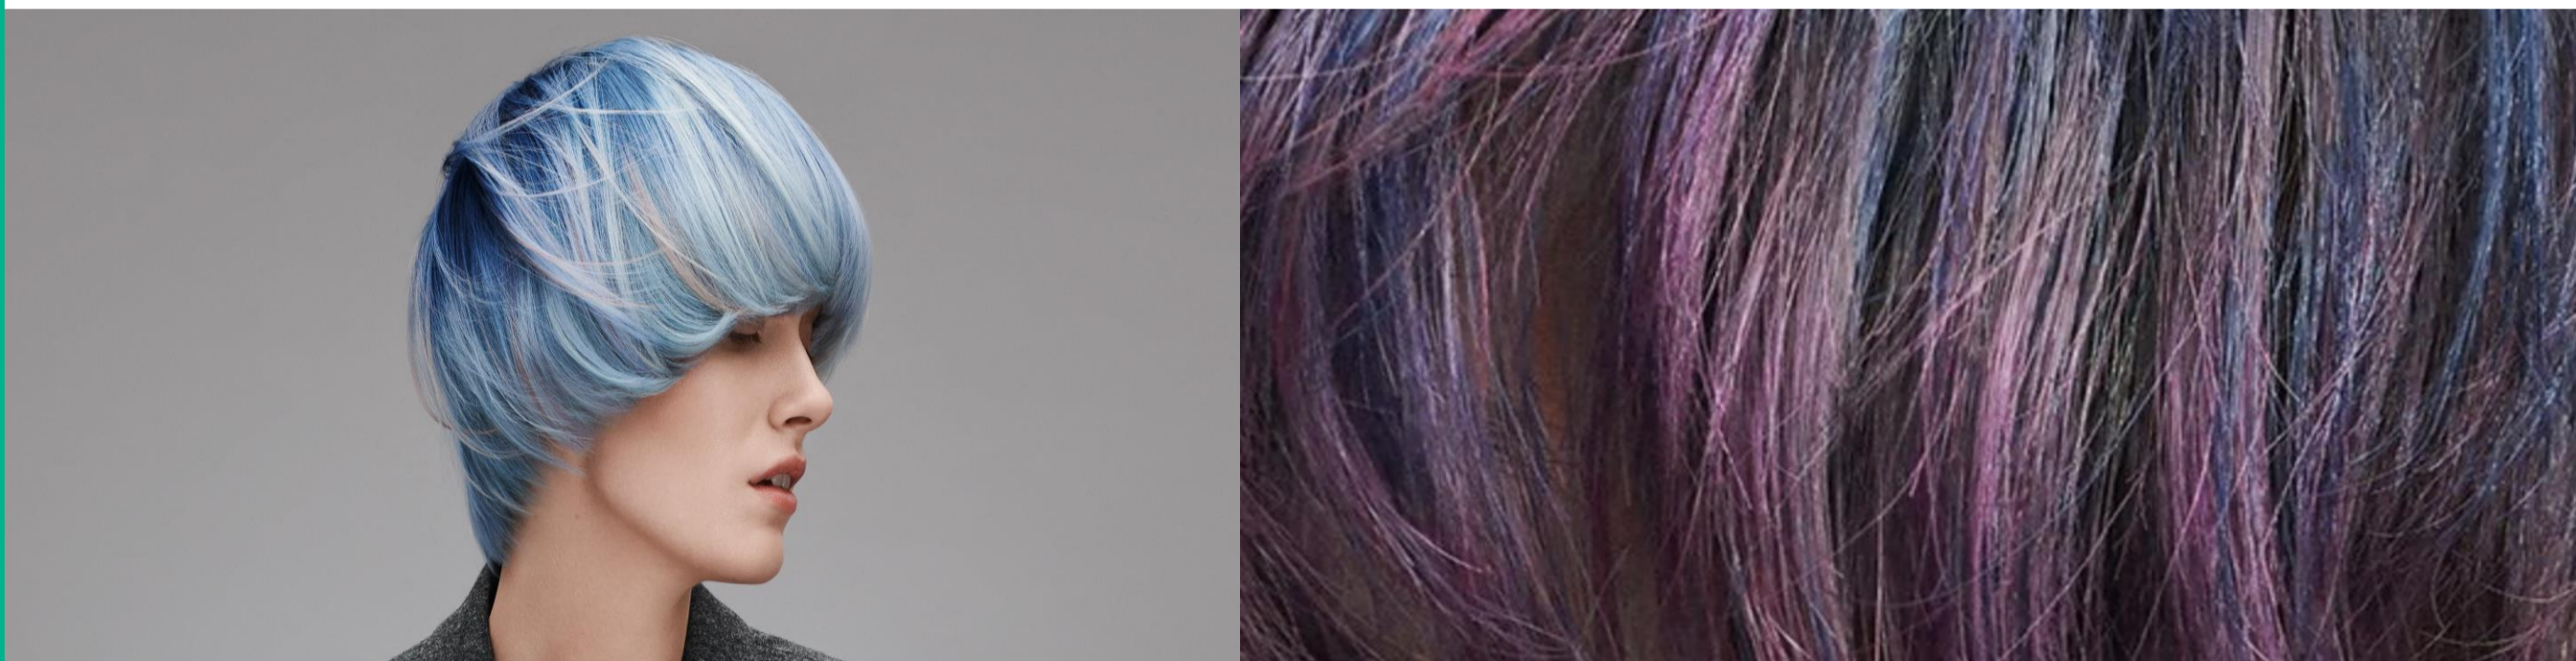

ELUMEN REVEALED - ELUMEN PAINTBOX		BLONDE AMBITION NEXT LEVEL - CREATIVE BLONDE TONING		TOPCHIC & COLORANCE REVEALED - COLOR CORRECTION	
Tues 9/1 10AM	Mon 9/21 12PM	Wed 9/2 5PM	Wed 9/23 12PM	Tues 9/1 8AM	Wed 9/30 2PM
Wed 9/2 12PM	Thurs 9/24 1PM	Tues 9/8 1PM	Tues 9/29 8AM	Mon 9/14 3PM	
Thurs 9/10 10AM	Tues 9/29 10AM	Wed 9/9 4PM	Wed 9/30 5PM	Wed 9/16 10AM	
Mon 9/14 11AM	Wed 9/30 12PM	Tues 9/15 6PM		Tues 9/22 4PM	
Wed 9/16 2PM		Mon 9/21 9AM		Mon 9/28 12PM	

All class times are listed in Eastern Standard Time. Use this [link](#) to convert the time to your city.