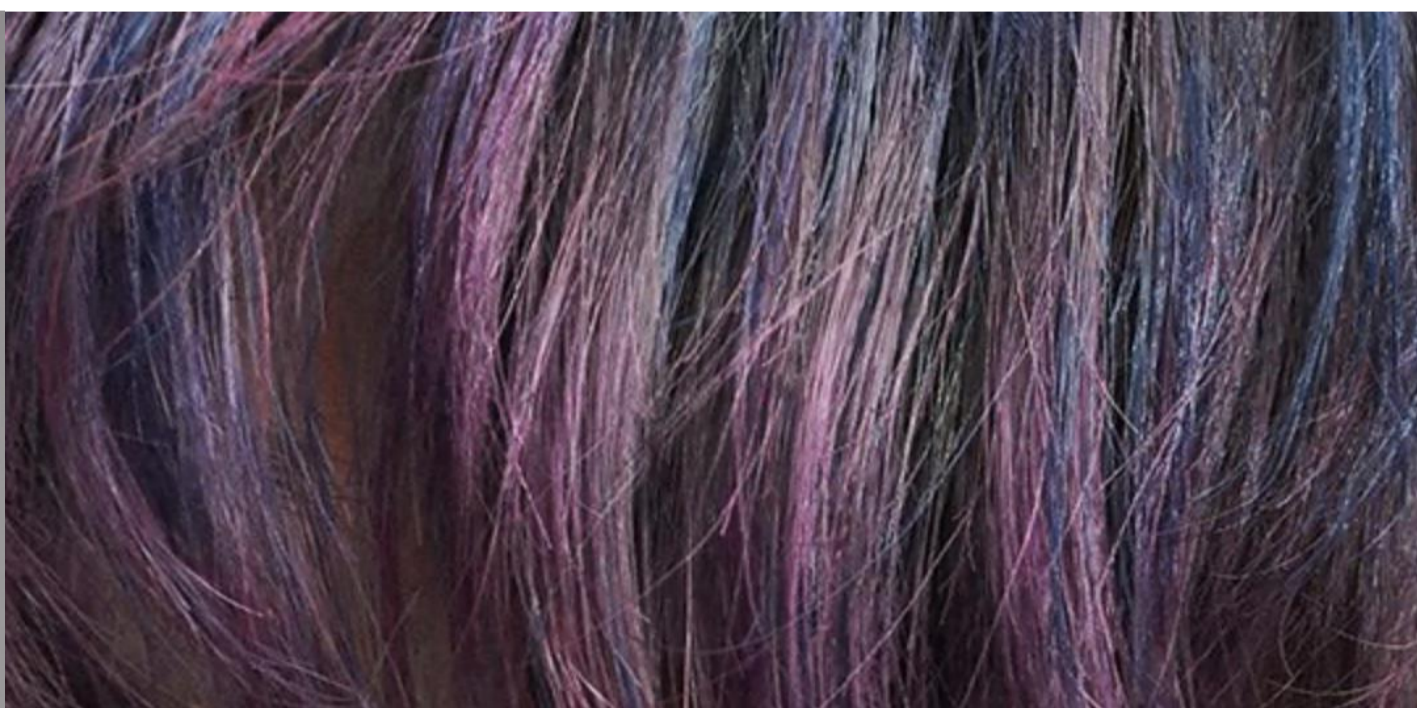

ELUMEN REVEALED - ELUMEN PAINTBOX

**BLONDE AMBITION NEXT LEVEL -
 CREATIVE BLONDE TONING**

**TOPCHIC & COLORANCE REVEALED -
 COLOR CORRECTION**

Wed 8/5 12PM	Mon 8/24 12PM	Tues 8/4 8AM	Tues 8/18 6PM	Tues 8/11 11AM	Tues 8/25 4PM
Tues 8/11 1PM	Thurs 8/27 1PM	Wed 8/5 5PM	Mon 8/24 9AM	Mon 8/17 3PM	Mon 8/31 12PM
Wed 8/19 2PM	Mon 8/31 10AM	Wed 8/12 4PM	Wed 8/26 12PM	Wed 8/19 10AM	